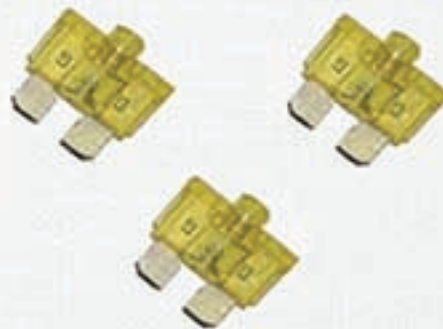

S-FUSE-S

ATO / ATC STANDARD W/LED INDICATOR PACK: 7PCS

10AMP
15AMP
20AMP
25AMP
30AMP
35AMP
40AMP