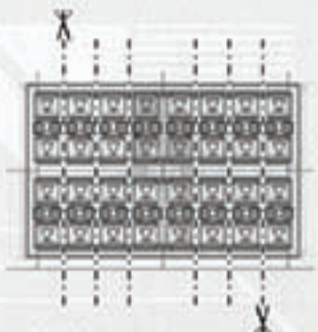

1.42" X 2.13"