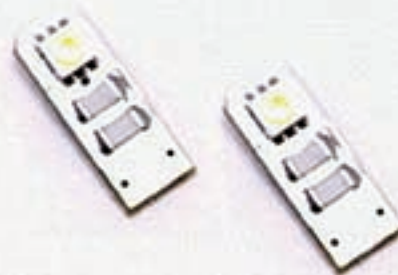

S-C-194-2

1 PAIR - CANBUS - 2 SMD