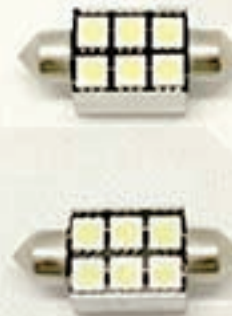

1 PAIR - CANBUS - 2 SMD - DUAL POLARITY

COLOR

S-C-D-44-3

1 PAIR - CANBUS - 3 SMD - DUAL POLARITY

COLOR

S-C-D-36-6

1 PAIR - CANBUS - 6 SMD - DUAL POLARITY

COLOR