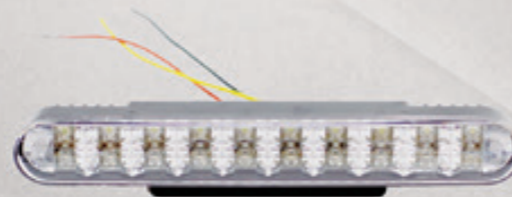

DLR-28-WA

1 SET - 28 SMD 2 COLOR

7.375X1.2"X1.75"