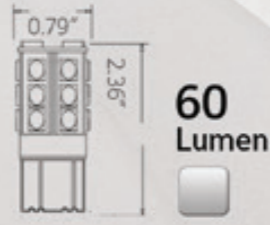

S-1157-18-Short

1 PAIR IN A PACK - 18 SMD

60 Lumen