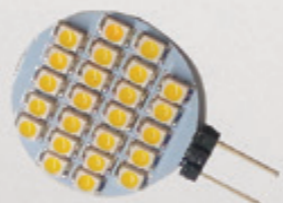

M-G4-24-W

1 PAIR IN A PACK- 24 SMD WARM WHITE

27
Lumen