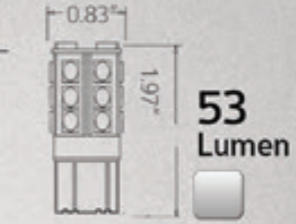

S-7440-27-ST

1 PAIR - 27 SMD - ALL TIME STROBE
DESIGNED FOR REVERSE LIGHTS