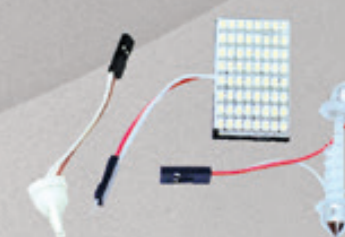

S-DOME-FLEX-32

1 LIGHT IN A PACK - 32 SMD'S FLEX

THE FIRST FLEXIBLE & CUTTABLE DOME LIGHT IN THE INDUSTRY

50 Lumen

S-DOME-60

1 LIGHT IN A PACK - 60 SMD

62 Lumen

S-DOME-120