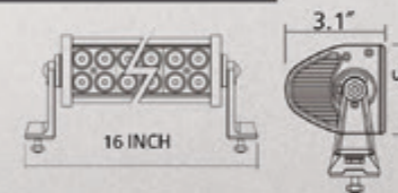

S-WL-72

1 PC LED BAR 72 WATT