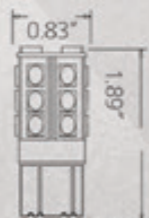

S-7443-54-W-A

1 PAIR IN A PACK - 54 SMD SWITCH BACK

43 Lumen