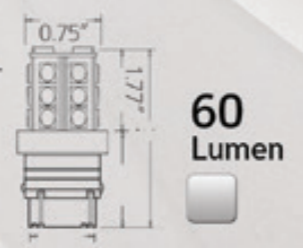

S-1156-18-Short

1 PAIR IN A PACK - 18 SMD

60 Lumen