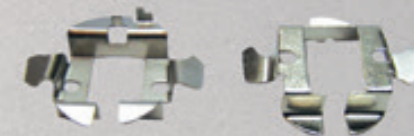

HID-ADAPTER-16

1 PAIR - HID ADAPTER
Audi, BMW, Mercedes, SAAB,
, VW, Ford, Nissan HID H7