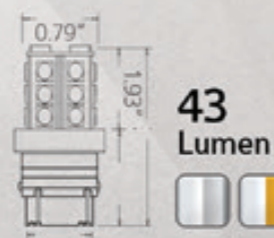

1 PAIR IN A PACK - 27 SMD

53 Lumen

S-3157-18-SHORT

1 PAIR IN A PACK - 18 SMD

60 Lumen

S-3157-54-W-A

1 PAIR IN A PACK - 54 SMD SWITCH BACK

43 Lumen