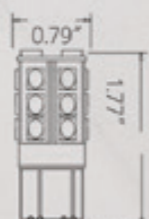

36 Lumen

S-7443-27-W

1 PAIR IN A PACK - 27 SMD

53 Lumen

S-7443-18-Short

1 PAIR IN A PACK - 18 SMD

60 Lumen

S-7443-54-W-A