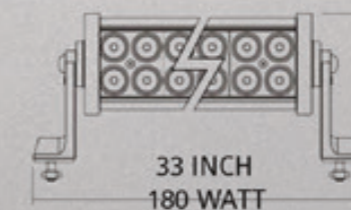

S-WL-H-180

S-WL-H-240

S-WL-H-252

S-WL-H-288

S-WL-H-306

S-WL-288-CUR

1 PC LED BAR 288 WATT CURVED BAR
 AVIALABLE:
 72 WATT
 120 WATT
 180 WATT & 240 WATT

S-WL-RI-36