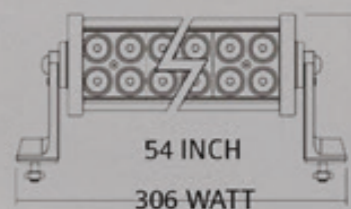

S-WL-H-180

S-WL-H-240

S-WL-H-252

S-WL-H-288

S-WL-H-306

S-WL-288-CUR

1 PC LED BAR 288 WATT CURVED BAR
 AVIALABLE:
 72 WATT
 120 WATT
 180 WATT & 240 WATT

S-WL-RI-36