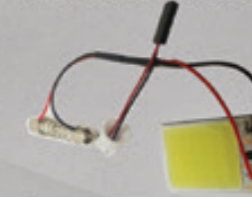

S-DOME-COB-16

1 LIGHT IN A PACK - 16 SMD

45 Lumen

S-DOME-COB-32

1 LIGHT IN A PACK - 32 SMD

58 Lumen

S-194-1H

1 PAIR IN A PACK - 1 SMD