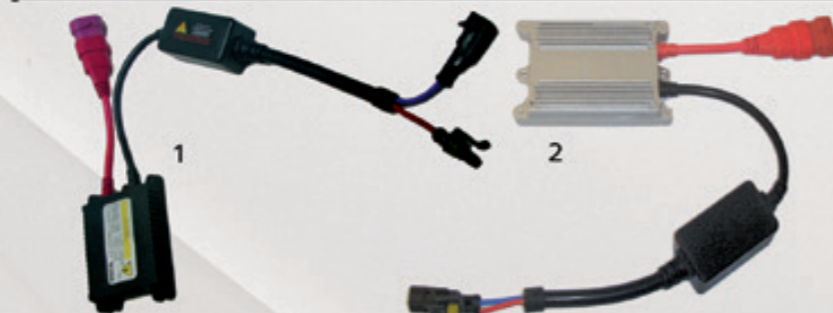

HID-SMD-55W

1 SET- HID 55 WATT
COMPLETE SET :
1 PAIR OF BULBS 1 PAIR OF BALLAST
IN A RETAIL PACKAGING

HID-CANBUS-B

1 SET- HID 35 WATT
COMPLETE SET :
1 PAIR OF BULBS 1 PAIR OF BALLAST
IN A RETAIL PACKAGING

*USED FOR BMW MERCEDES ETC..