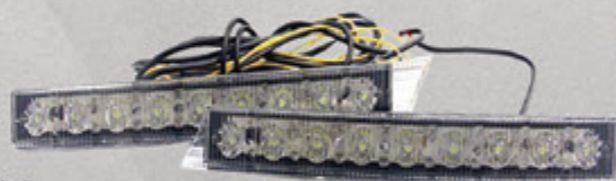

DLR-9-C | DLR-9-H

1 SET - 9 SMD

12"X1.25"X1"