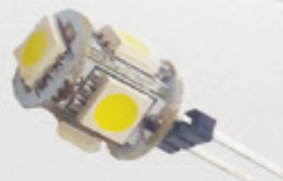

M-G4-5-W

1 PAIR IN A PACK- 5 SMD G4 5050

13
Lumen