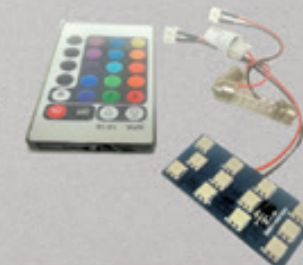

1 LIGHT IN A PACK - 120 SMD

95 Lumen

S-DOME-RGB

1 LIGHT IN A PACK - 12 SMD RGB

RGB

Dome SMD with remote
-Changes colors
-Strobe
-Dimmer

S-DOME-STR

PAIR LED BAR HIGH POWER
AVAILABLE:
A. BLACK ALUMINUM FRAME
B. SILVER ALUMINUM FRAME