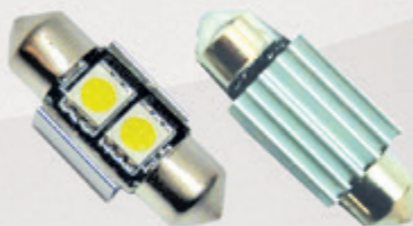

S-FLASH-GM-3

3 Pin LED Flasher Relay
Fix Hyper, Flash turn
signal decoder.

S-RESIS

1 PAIR IN A PACK
-Flasher Resistor
-Error canceler HID

S-C-D-31-2

1 PAIR CANBUS 5050 - 2 SMD - WITH ALUMINIUM COOLING SYSTEM ON BACKSIDE.