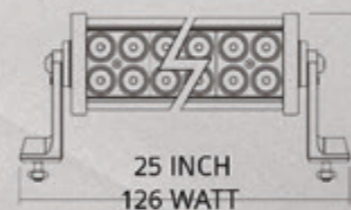

S-WL-H-180

S-WL-H-240

S-WL-H-252

S-WL-H-288

S-WL-H-306

S-WL-288-CUR

1 PC LED BAR 288 WATT CURVED BAR
 AVIALABLE:
 72 WATT
 120 WATT
 180 WATT & 240 WATT

S-WL-RI-36