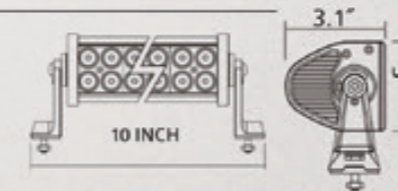

S-WL-36

1 PC LED BAR 36 WATT