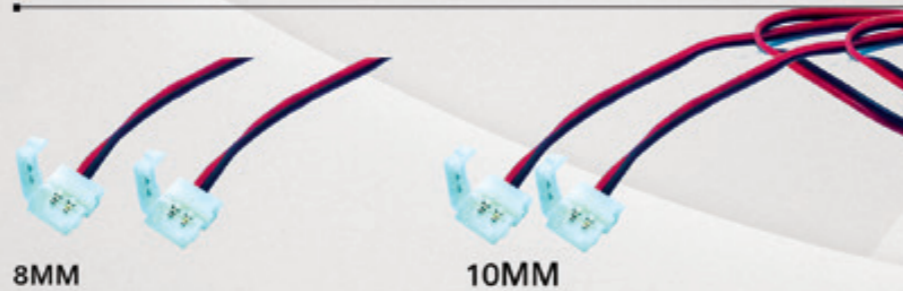

S-C-W-10MM / 8MM

2 PCS IN A PACK - 2 FT LONG WIRE WITH CONNECTOR