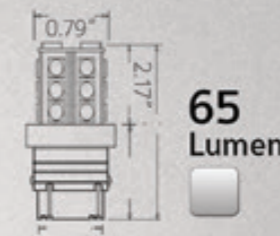

S-3157-94-W-A

1 PAIR IN A PACK - 94 SMD SWITCH BACK

84 Lumen

S-3157-42-W-W

1 PAIR IN A PACK - 42 SMD SWITCH BACK

65 Lumen

S-3157-12-H

1 PAIR IN A PACK - 15 SMD HIGH POWER