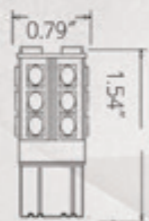

S-7443-15-W

1 PAIR IN A PACK - 15 SMD

22 Lumen

S-7443-18

1 PAIR IN A PACK - 18 SMD

36 Lumen

S-7443-27-W

1 PAIR IN A PACK - 27 SMD

53 Lumen

S-7443-18-Short

1 PAIR IN A PACK - 18 SMD

60 Lumen

S-7443-54-W-A

1 PAIR IN A PACK - 54 SMD SWITCH BACK

43 Lumen

S-7443-94-W-A

1 PAIR IN A PACK - 94 SMD SWITCH BACK

84 Lumen

S-7443-42-W-W

1 PAIR IN A PACK - 42 SMD SWITCH BACK

40 Lumen

S-1156-12-H

1 PAIR IN A PACK - 15 SMD

76 Lumen

S-7443-4-W

1 PAIR IN A PACK - 4 SMD

73 Lumen

S-7443-CR-1

1 PAIR IN A PACK - 6 SMD

160 Lumen

S-7443-CR-2

1 PAIR IN A PACK - 9 SMD

183 Lumen

S-HID-REV-7443

2 HID BALLAST 15WATT 2 UNIVERSAL BULBS

6K 8K REVERSE