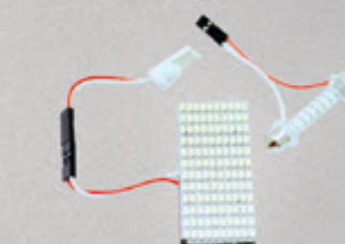

S-VISOR-3-31

1 PAIR IN A PACK - 3 SMD SUPER BRIGHT

7 Lumen

S-VISOR-2-28

1 PAIR IN A PACK - 2 SMD

6 Lumen

S-LOOP-12

1 PAIR IN A PACK - 12 LED

18 Lumen

S-LOOP-24

1 PAIR IN A PACK - 24 SMD

34 Lumen

S-DOME-CIRC

1 LIGHT IN A PACK

38 Lumen

S-DOME-CIRC-2

1 LIGHT IN A PACK

42 Lumen

S-DOME -15

1 LIGHT IN A PACK - 15 SMD

35 Lumen

S-DOME-FLEX-32

1 LIGHT IN A PACK - 32 SMD'S FLEX

THE FIRST FLEXIBLE & CUTTABLE DOME LIGHT IN THE INDUSTRY

50 Lumen

S-DOME-60

1 LIGHT IN A PACK - 60 SMD

62 Lumen

S-DOME-120

1 LIGHT IN A PACK - 120 SMD

95 Lumen

S-DOME-RGB

1 LIGHT IN A PACK - 12 SMD RGB

RGB

Dome SMD with remote
-Changes colors
-Strobe
-Dimmer

S-DOME-STR

PAIR LED BAR HIGH POWER
AVAILABLE:
A. BLACK ALUMINUM FRAME
B. SILVER ALUMINUM FRAME

S-DOME-COB-16

1 LIGHT IN A PACK - 16 SMD

45 Lumen

S-DOME-COB-32

1 LIGHT IN A PACK - 32 SMD

58 Lumen