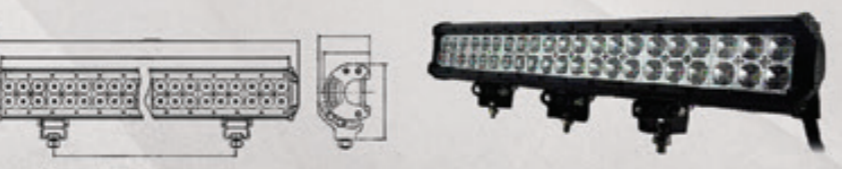

S-WL-RI-180

1 PC LED BAR 180 WATT
ALSO AVAILABLE:
240 WATT & 300 WATT