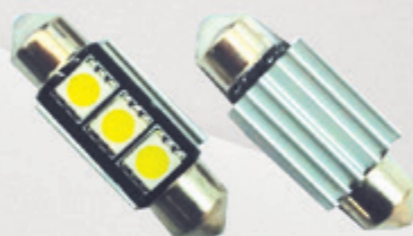

S-C-D-36-3

1 PAIR - CANBUS 5050 - 3 SMD - WITH ALUMINIUM COOLING SYSTEM ON BACKSIDE.