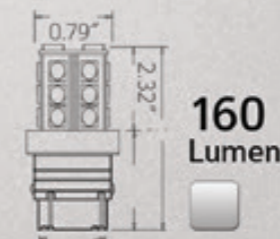

76 Lumen

S-3157-4

1 PAIR IN A PACK - 4 SMD HIGH POWER

73 Lumen

S-3157-CR-1

1 PAIR IN A PACK - HIGH POWER

160 Lumen

S-3157-CR-2