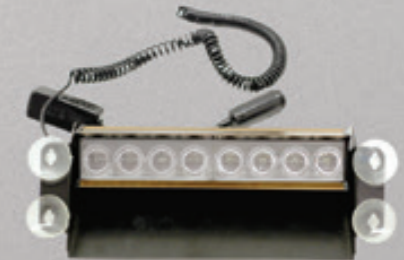

S-194-9-ST

1 PAIR - 9 SMD - ALL TIME STROBE
DESIGNED FOR REVERSE LIGHTS

S-2-W

STROBE LIGHT 2X4 INCHES

S-EMERG-RB-L

1 PAIR - 8 LED - 3 STROBE FUNCTION

S-VIS-RB

1 PAIR - 40 LED - 5 STROBE FUNCTION

S-EMERG-B-1

1 PAIR - 7 SMD

6" WIDE
3" TALL

S-EMERG-B-2

1 PAIR - 7 SMD

12.5" LONG
6.25" WIDE
3" HIGH

S-ST-SMD-4

4 PCS LED STROBE, WITH WIRED REMOTE MODULAR