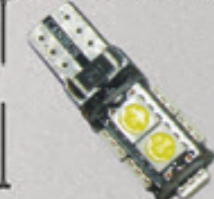

S-C-194-9

1 PAIR CANBUS - 9 SMD