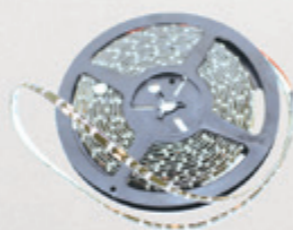

S-ROLL-5050

1 ROLL - 300 SMD - 16 FT 5050
WANT MORE BRIGHT- 5630 BRIGHTER CHIP AVAILABLE NOW.