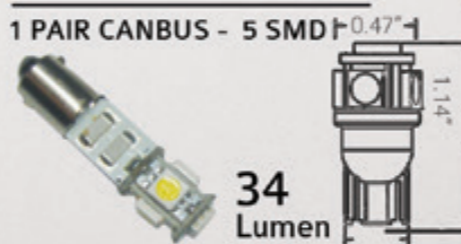

S-C-D-194-8-W

1 PAIR CANBUS - 8 SMD - DUAL POLARITY

S-C-D-194-5

1 PAIR CANBUS 5050 - 5 SMD DUAL POLARITY

S-C-DAS-5

1 PAIR CANBUS - 5 SMD

S-C-DAS-9

1 PAIR CANBUS - 9 SMD