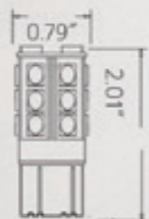

S-7443-18

1 PAIR IN A PACK - 18 SMD