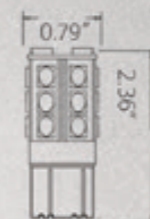

1 PAIR IN A PACK - 54 SMD SWITCH BACK

43 Lumen

S-7443-94-W-A

1 PAIR IN A PACK - 94 SMD SWITCH BACK

84 Lumen

S-7443-42-W-W

1 PAIR IN A PACK - 42 SMD SWITCH BACK

40 Lumen