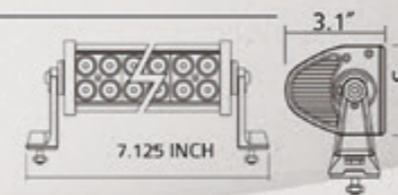

S-WL-H

1 PC LED BAR 18 WATT