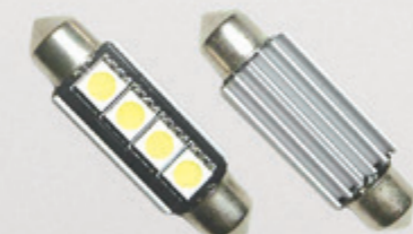

S-C-D-44-4

1 PAIR - CANBUS 5050 - 4 SMD WITH ALUMINIUM COOLING SYSTEM ON BACKSIDE