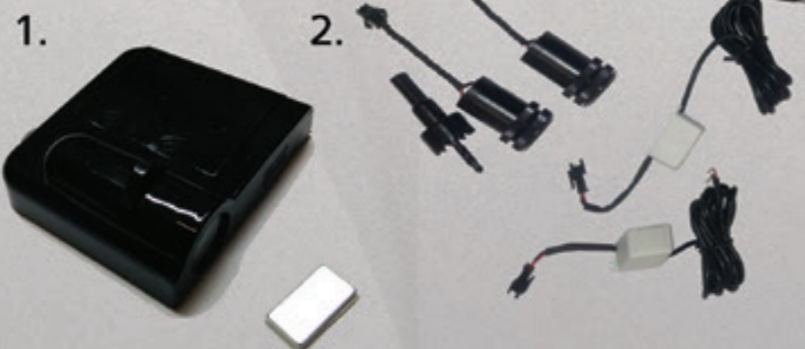

S-HALOGRAM

HALOGRAM IMAGE PROJECTOR- PAIR
CAN BE USED ON CAR INTERIOR
CUSTOM BOXES, DOOR SIDE PANEL.
-ALSO AVAILABLE WIRLESS WITH NO WIRING
(EXTERIOR)

S-HALO-X

1 PAIR IN A PACK

1. 3.15 INCH DIAMETER
2. 3.95 INCH DIAMETER
3. 5.51 INCH DIAMETER

S-HALO-RGB-X

1 PAIR IN A PACK

1. 3.15 INCH DIAMETER
2. 3.95 INCH DIAMETER
3. 5.51 INCH DIAMETER

S-XXXX-CR1

1 PAIR IN A PACK - HIGH POWER LED FOG LIGHTS

160
Lumen

S-XXXX-4

1 PAIR IN A PACK - HIGH POWER LED FOG LIGHTS

76
Lumen