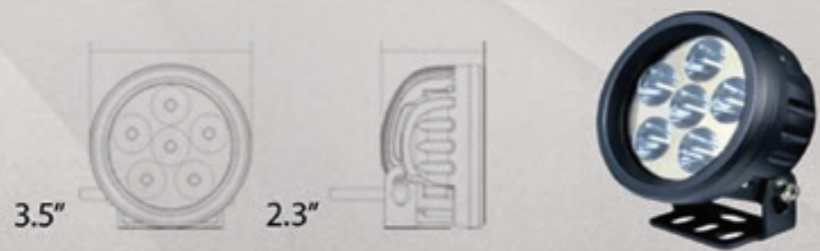

S-WL-3.5-W

1 PCS- 18 WATT LED WITH METAL BRACKET
AT THE BACK