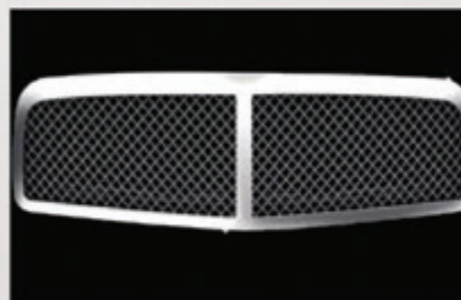

ABS Mesh Grilles

Chrysler 300	Dodge Ram 04-08	Ford F150 04-08
Cadillac Escalade	Dodge Magnum	GM CK
Cadillac CTS	Dodge Charger	and more