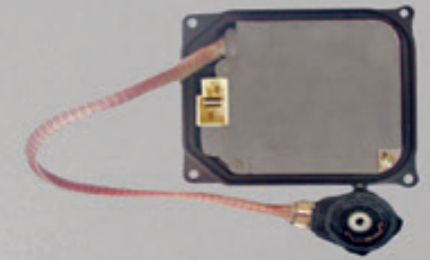

*USED FOR BMW MERCEDES ETC..

HID-SMD-15W

1 SET- HID 35 WATT
COMPLETE SET :
1 PAIR OF BULBS 1 PAIR OF BALLAST
IN A RETAIL PACKAGING

**MAINLY USED FOR FOG LIGHTS
WITH PLASTIC HOUSING

HID-BAL-OEM

1 PCS BALLAST OEM STYLE