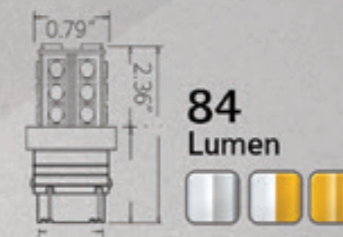

S-3157-94-W-A

1 PAIR IN A PACK - 94 SMD SWITCH BACK

84 Lumen