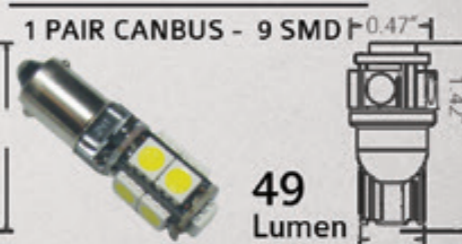

S-C-D-194-8-W

1 PAIR CANBUS - 8 SMD - DUAL POLARITY

S-C-D-194-5

1 PAIR CANBUS 5050 - 5 SMD DUAL POLARITY

S-C-DAS-5

1 PAIR CANBUS - 5 SMD

S-C-DAS-9

1 PAIR CANBUS - 9 SMD