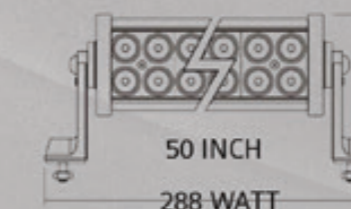

S-WL-H-180

S-WL-H-240

S-WL-H-252

S-WL-H-288

S-WL-H-306

S-WL-288-CUR

1 PC LED BAR 288 WATT CURVED BAR
 AVIALABLE:
 72 WATT
 120 WATT
 180 WATT & 240 WATT

S-WL-RI-36