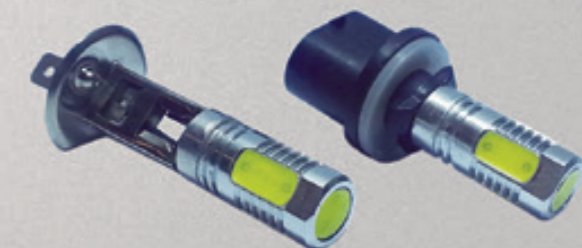

S-XXXX-4-S

1 PAIR IN A PACK - HIGH POWER LED FOG LIGHTS

65
Lumen