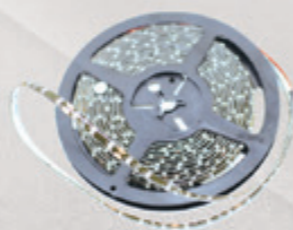

1 ROLL - 300 SMD - 16 FT 5050
WANT MORE BRIGHT- 5630 BRIGHTER CHIP AVAILABLE NOW.

S-ROLL-AUDI

1 ROLL - 300 SMD - 16 FT 335
SIDE EMITTING LED,
LED LIGHT FROM THE SIDE SINGLE DIRECTION

S-ROLL-RGB-E

1 ROLL - 3528 16 FT 300 LED RGB