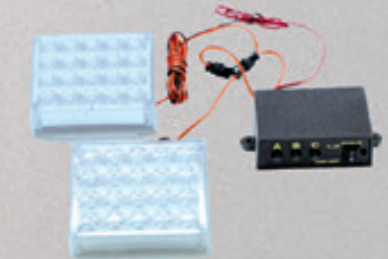

S-2-W

STROBE LIGHT 2X4 INCHES