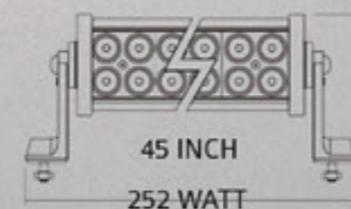

S-WL-H-180

S-WL-H-240

S-WL-H-252

S-WL-H-288

S-WL-H-306

S-WL-288-CUR

1 PC LED BAR 288 WATT CURVED BAR
 AVIALABLE:
 72 WATT
 120 WATT
 180 WATT & 240 WATT

S-WL-RI-36