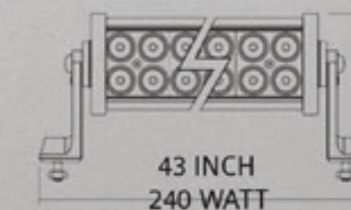

S-WL-H-180

S-WL-H-240

S-WL-H-252

S-WL-H-288

S-WL-H-306

S-WL-288-CUR

1 PC LED BAR 288 WATT CURVED BAR
 AVIALABLE:
 72 WATT
 120 WATT
 180 WATT & 240 WATT

S-WL-RI-36