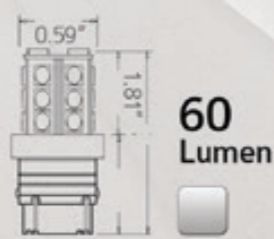

1 PAIR IN A PACK - 27 SMD

53 Lumen

S-3157-18-SHORT

1 PAIR IN A PACK - 18 SMD

60 Lumen

S-3157-54-W-A

1 PAIR IN A PACK - 54 SMD SWITCH BACK

43 Lumen