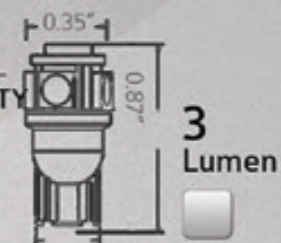

S-C-D-194-1

1 PAIR CANBUS 5050 - 1 SMD - DUAL POLARITY