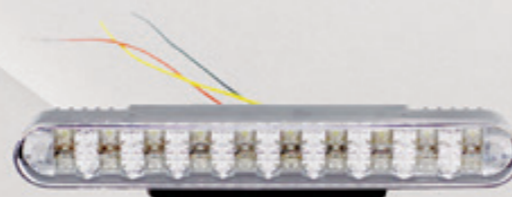

DLR-20-W

1 SET - 20 SMD

199
Lumen

7.375X1.2"X1.75"