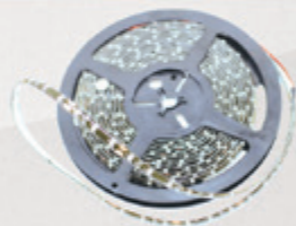

S-ROLL-X-6-40 OR S-ROLL-X-3-40

1 ROLL 40 FT LONG

S-ROLL-PRO-8MM & 10MM

1 ROLL 40 FT LONG PROTECTIVE SILICONE
AVAILABLE IN : 8MM AND 10 MM
SILICONE TUBE TO PROTECT THE LED
AGAINST WATER AND UV

M-G4-5-W

1 PAIR IN A PACK- 5 SMD G4 5050

13
Lumen

M-G4-24-W

1 PAIR IN A PACK- 24 SMD WARM WHITE

27
Lumen

M-DCBB-13-W

1 PAIR - 13 SMD DOUBLE CONTACT

25
Lumen

M-G4-18-W

1 PAIR IN PACK - 18 SMD

36
Lumen

S-BAR LED WHITE

MARINE LED BAR-	126W- 25"
18W- 4"	180W- 33"
36W-7.5"	240W- 43"
72W- 13"	252-W- 45"

CARBON-1-B

1 PC 3D CARBON FIBER
2 YARDS X 52 INCHES
AVIALABLE:
30 YARD ROLL

CARBON 1-R

1 PC 3D CARBON FIBER
2 YARDS X 52 INCHES
AVIALABLE:
30 YARD ROLL

CARBON-1-B-M

1 PC CARBON
MATT OR GLOSSY FINISH
2 YARDS X 60 INCHES
AVAALABLE:
30 YARD ROLL.

CARBON-1-B-3M

1 PC 3D CARBON FIBER
2 YARDS X 60 INCHES
AVAILABLE:
30 YARD ROLL.

CARBON-1-C OR CL

1 PC CHROME
2 YARDS X 60 INCHES
CHROME OR TRANSPARENT
AVAILABLE:
30 YARD ROLL.

CARBON-TEXT- 1,2 OR 3

1 PC 3D TEXTURED
2 YARDS X 60 INCHES
AVAILABLE:
30 YARD ROLLS.

1 2 3

CARBON-1-Y

1 PC 3D CARBON FIBER
2 YARDS X 52 INCHES
AVIALABLE:
30 YARD ROLL.

CARBON-1-S

1 PC 3D CARBON FIBER
2 YARDS X 52 INCHES
AVIALABLE:
30 YARD ROLL.

CARBON-1-B

1 PC 3D CARBON FIBER
2 YARDS X 60 INCHES
AVAILABLE:
30 YARD ROLL.

VINYL-TRANS-GL OR MA

1 ROLL VINYL WRAP TAIL LIGHTS
12" X 30 FEET
AVAILABLE:
- SHINY TINT 50%
- MATT TINT 10%

VINYL-TRANS-NEON

1 ROLL VINYL WRAP TAIL LIGHTS
12" X 30 FEET

VINYL-TRANS-YELLOW

1 ROLL VINYL WRAP TAIL LIGHTS
12" X 30 FEET