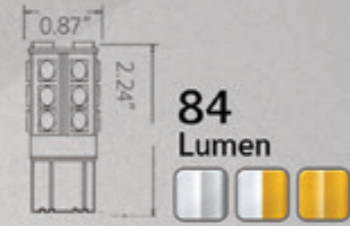

S-1157-18-Short

1 PAIR IN A PACK - 18 SMD

60 Lumen

S-1157-54-W-W

1 PAIR IN A PACK - 54 SMD SWITCH BACK

43 Lumen

S-1157-94

1 PAIR IN A PACK - 94 SMD SWITCH BACK