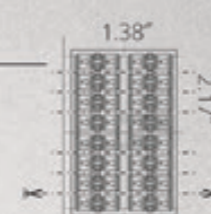

S-DOME-FLEX-32

1 LIGHT IN A PACK - 32 SMD'S FLEX

THE FIRST FLEXIBLE & CUTTABLE DOME LIGHT IN THE INDUSTRY

50 Lumen