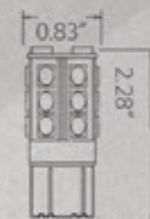

1 PAIR IN A PACK - 54 SMD SWITCH BACK

43 Lumen

S-7443-94-W-A

1 PAIR IN A PACK - 94 SMD SWITCH BACK

84 Lumen

S-7443-42-W-W

1 PAIR IN A PACK - 42 SMD SWITCH BACK

40 Lumen