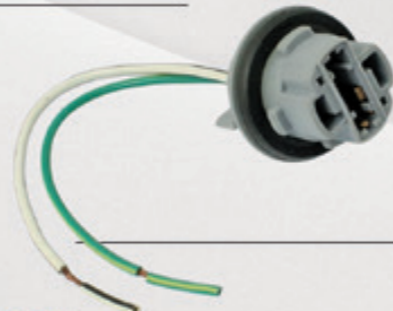

S-ADAP-7443

1 PAIR IN A PACK

S-ADAP-3157

1 PAIR IN A PACK