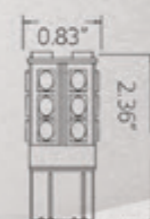

S-1156-12-H

1 PAIR IN A PACK - 15 SMD

76 Lumen