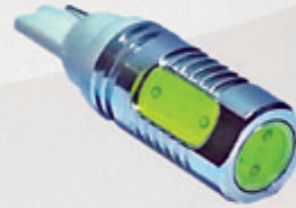

S-194-4-W

1 PAIR IN A PACK - 4 SMD

50
Lumen

S-194-CR-1-W

1 PAIR IN A PACK - 1 SMD

96
Lumen

S-194-6-FLAT

1 PAIR IN A PACK - 6 SMD DUAL POLARITY

8
Lumen

S-194-24-W

1 PAIR IN A PACK - 24 SMD

18
Lumen

S-DAS-5

1 PAIR IN A PACK - 5 SMD

13
Lumen

S-DAS-9

1 PAIR IN A PACK - 9 SMD

15
Lumen

S-194-5-R-B

1 PAIR IN A PACK - 5 SMD HIGH POWER INSTRUMENT LIGHTS
TOP: RED TO LIGHT UP SPEEDOMETER RED SIDES: BLUE AROUND TO LIGHT UP THE INSTRUMENT LIGHTS.

Red ALL 4 Sides
Top Blue

S-T5

1 PAIR IN A PACK - 1 SMD HIGH POWER

5
Lumen

S-T5-3528

1 PAIR IN A PACK - 1 SMD HIGH POWER

2
Lumen

S-T3 1S

1 PAIR IN A PACK - 12 SMD 5050

00
Lumen

S-T4.2 1S

1 PAIR IN A PACK - 8 SMD 5050

00
Lumen

S-T4.7 1S

1 PAIR IN A PACK - 4 SMD 5050

00
Lumen

S-B8.5 1S

1 PAIR IN A PACK - 4 SMD 5050

00
Lumen

PC161C

1 PAIR IN A PACK - 4 SMD 5050

13
Lumen