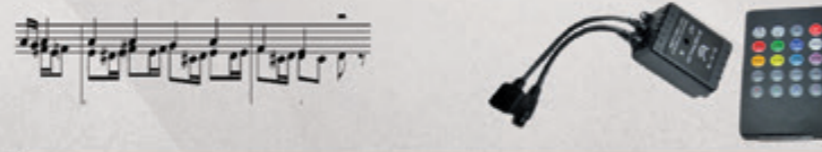

REMOTE + MODULAR
Multi color | remote control | 3AMP
Infra Red

- 1. RGB
- 2. GRB
- 3. BRG

S-R-RGB-M

REMOTE MUSIC + MODULAR
Multi color | remote control | 3 AMP
Easy connect to RGB strip
Infra Red

S-R-RGB-M-P