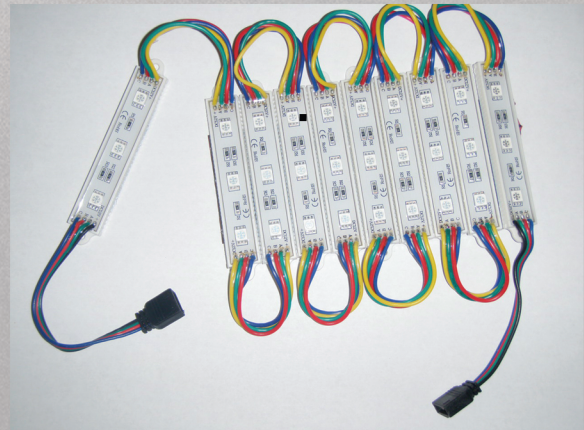

S-SIGN-RGB

10 PCS - 3 RGB SMD ON EACH SECTION
WATER PROF.