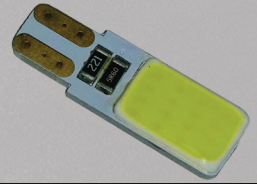

S-C-D-194-2-COB

1 PAIR 194 CANBUS COB SMD