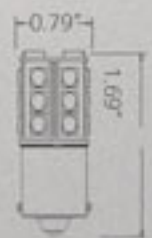

S-C-D-1156-44

1 PAIR CANBUS - 44 SMD - DUAL POLARITY

NEW:
AVAILABLE IN 5050 CHIP 30 LED

63
Lumen