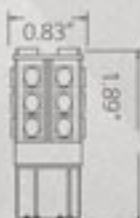

S-7443-54-W-A

1 PAIR IN A PACK - 54 SMD 3528 CHIP
DUAL COLOR

43
Lumen