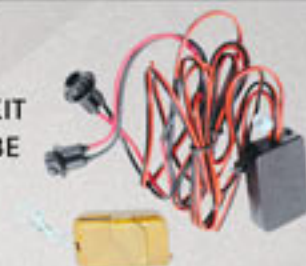

S-R-F

194 / T10 STROBE REMOTE KIT
RF- MULTI FUNCTION STROBE