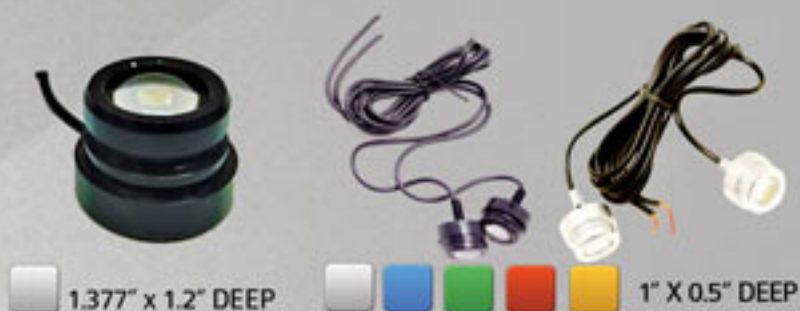

DLR-2

1 SET - HIGH POWER
AVAILABLE IN SILVER FRAME
OR BLACK FRAME
W/ MAGNIFYING GLASS