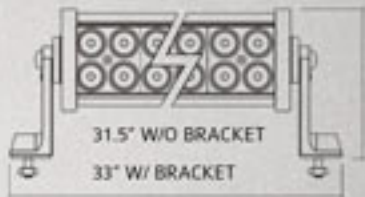

S-WL-H-180