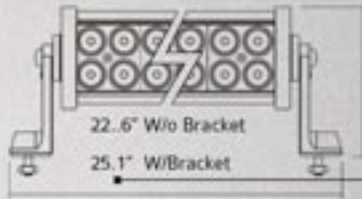

S-WL-MG-72

S-WL-MG-120

S-WL-MG-180