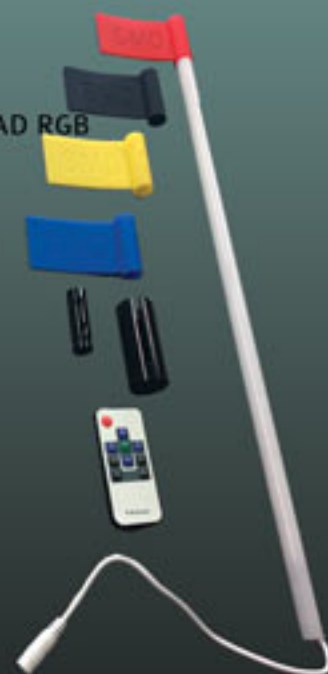

FIRST IN INOVATION

SMD FIBERGLASS AIR VENTS

S-HOOD-1

FIBERGLASS HOOD SCOOP.

W/ 2 LED LIGHT BAR OR METAL MESH AIR VENTS

AVAILABLE COLOR: BLACK, WHITE & RED.

S-HOOD-3

FIBERGLASS HOOD SCOOP.

W/ 1 LED LIGHT BAR OR METAL MESH AIR VENTS

AVAILABLE COLOR: BLACK, WHITE & RED.

S-HOOD-2

FIBERGLASS HOOD SCOOP.

W/ 1 LED LIGHT 18W BAR OR METAL MESH AIR VENTS

AVAILABLE COLOR: BLACK, WHITE & RED.

S-QUAD-ROD-X

MULTI COLOR WHIP OFF ROAD RGB

19 LIGHT PATTERN

20 SOLID COLORS

5 DIMMING MODES

5 SPEED MODES

INCLUDES RF REMOTE.

ITEM INCLUDE:

- METAL BRACKET (BASE)
- LED ROD
- RGB REMOTE
- FABRIC FLAG
- SILICONE FLAG