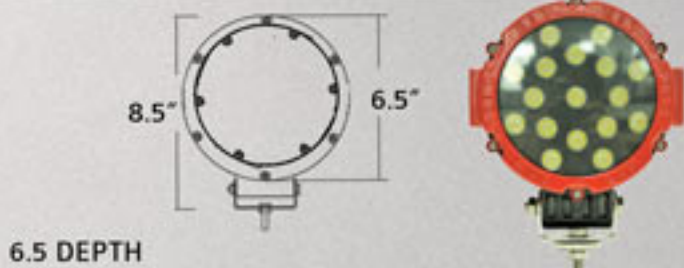

S-WL-R-8-54

8" ROUND SMD WORK LIGHT

AVAILABLE:
ALL BLACK OR RED BLACK