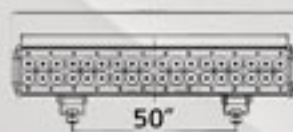

S-WL-RI-180

S-WL-RI-240

S-WL-RI-288

S-WL-RI-360