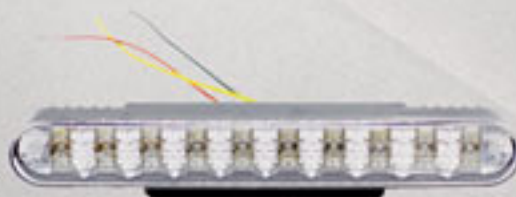

## DLR-28-WA

1 SET - 28 SMD 2 COLOR  
CAN BE USED AS RUNNING OR FOG LIGHTS

199  
Lumen

 7.375" x 1.2" x 1.75"