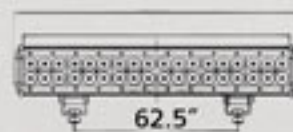

S-WL-RI-180

S-WL-RI-240

S-WL-RI-288

S-WL-RI-360