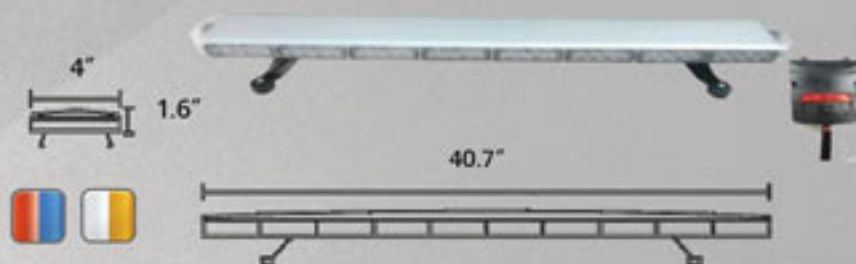

## S-EMERG-C-1

1 PCS - DC12V to 24V; LED Light bar;  
6 flashing patterns; 100 WATT SMDS