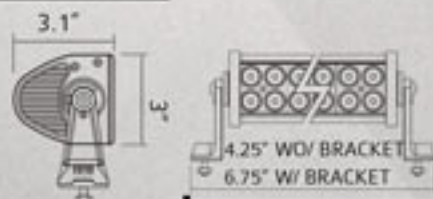

S-WL-H

1 PC - LED BAR 18 WATT