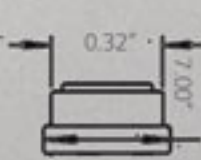

S-B8.5 1S

1 PAIR IN A PACK - 4 SMD 5050 CHIP