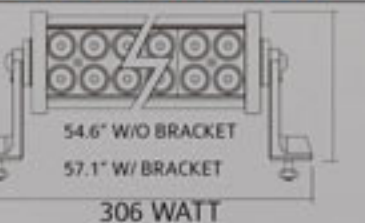

## S-WL-288-CUR

1 PC LED BAR 288 WATT CURVED BAR  
AVAILABLE:

180 WATT 32.34"  
288 WATT 50"  
300 WATT 52"