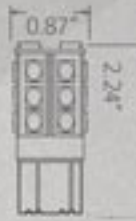

S-1157-94

1 PAIR IN A PACK - 94 SMD 3528 CHIP
DUAL COLOR

AVAILABLE: S-1157-94-RELAY-W-A
SWITCH BACK W/ BUILT IN RELAY.

84
Lumen