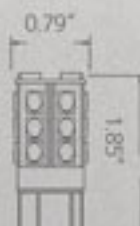

S-3157-54-W-A

1 PAIR IN A PACK - 54 SMD 3528
DUAL COLOR

43
Lumen