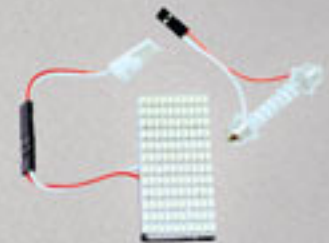

S-DOME-120

1 LIGHT IN A PACK - 120 SMD CANBUS- DUAL POLARTY