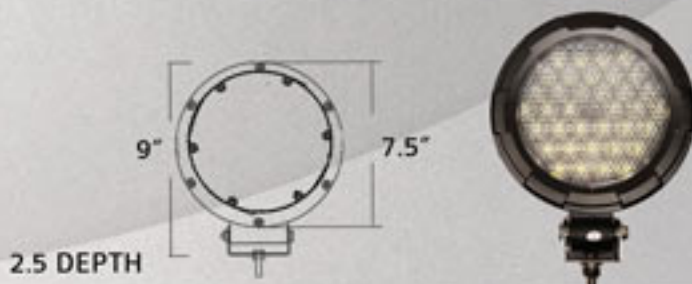

S-WL-R-7-108

1 PC - ROUND SMD WORK LIGHT