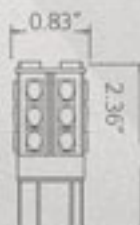

S-1157-27-W

1 PAIR IN A PACK - 27 SMD 5050 CHIP

60
Lumen