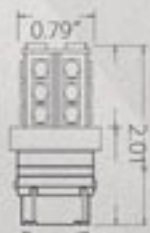

S-3157-27-W

1 PAIR IN A PACK - 27 SMD 5050 CHIP

53
Lumen