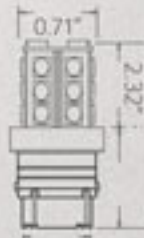

S-7443-3535-15-W

1 PAIR IN A PACK - 15 SMD HIGH POWER
3535 CHIP

140
Lumen