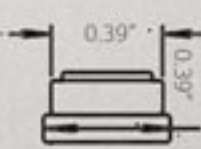

S-T4.2 1S

1 PAIR IN A PACK - 8 SMD 5050 CHIP