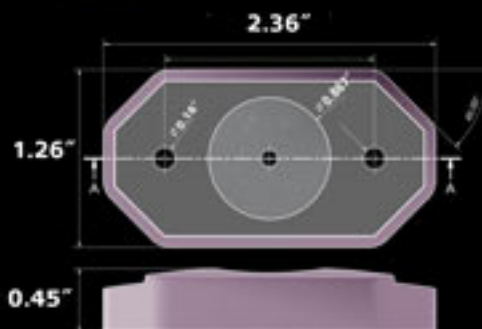

UNIVERSAL & FLEXIBLE LED PODS FITS INTO TIGHT PLACES

- -THE ULTIMATE LIGHT SOURCE
- -HIGH POWER SPOT LIGHTS.
- -FLEXIBLE FRONT HOUSING FOR PERFECT FITMENT.

- AVAILABLE COLORS:
  WHITE, RED, BLUE, AMBER,
  GREEN.

SMD-POD-X

EXTREMELY BRIGHT

SMD-SPOILER

- RUBBER STYLE LIP SPOILER
- FLEXIBLE / BENDABLE TO FIT REAR WINDOW OR BACK SPOILER
- PAINTABLE
- AVAILABLE IN DIFFERENT SIZES
  CALL FOR DETAILS.

THE FIRST LED LIP SPOILER

JDM-SPOILER