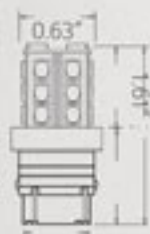

S-3157-15-SHORT

1 PAIR IN A PACK - 15 SMD 5050 CHIP

22
Lumen