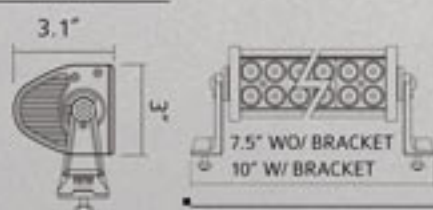

S-WL--36

1PC - LED BAR 36 WATT