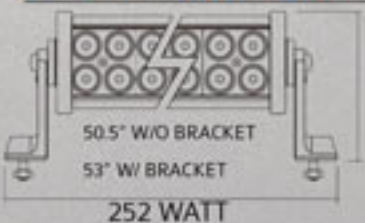

S-WL-CR-288