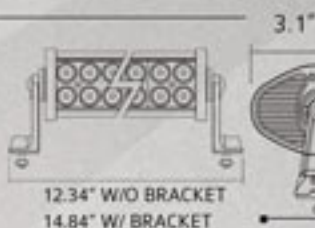

S-WL-H-72

1 PC - LED BAR 72 WATT