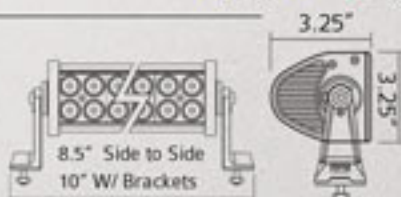

S-WL-CR-36

1 PC LED BAR 36 WATT

RIVITS STYLE