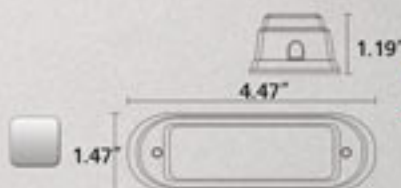

1 PAIR - 8 LEDS EACH 1 WATT  
12V to 24V 3 Wires, STROBE FUNCTION

**S-2-W**

STROBE LIGHT 2 x 4 INCHES

**S-BAR**

1 PAIR - 8 LED - 4 STROBE FUNCTION 16 INCH

**S-BAR-2**

1 PAIR - 40 LED - 4 STROBE FUNCTION 30 INCH