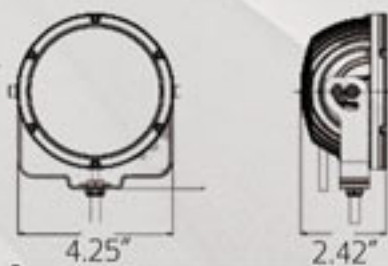

S-WL-4-W

1 SET - COB SMD HIGH POWER