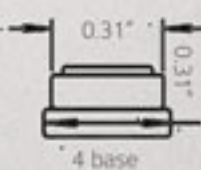

S-T3 1S

1 PAIR IN A PACK - 12 SMD 5050 CHIP