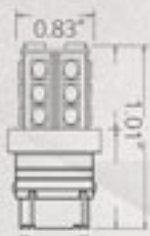

## S-3157-1-COB

1 PAIR IN A PACK - 1 SMD PLASMA STYLE

22  
Lumen