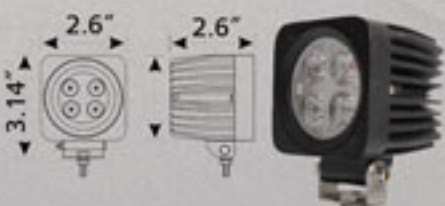

S-WL-SQ-3-12W

S-WL-12

S-WL-18-SQ

OPTION #2 FULL FACE

OPTION #2 FULL FACE