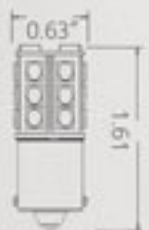

S-1156-15-SHORT

1 PAIR IN A PACK - 15 SMD 5050 CHIP

22
Lumen