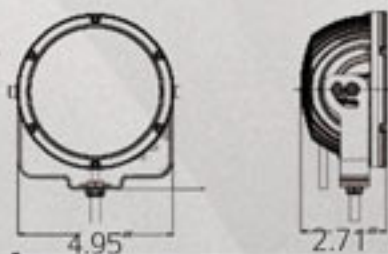

S-WL-5-W

1 SET - 28 SMD 2 COLOR