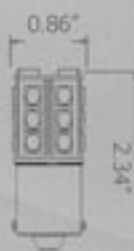

S-1156-27-RGB

1 PAIR IN A PACK 27 SMD