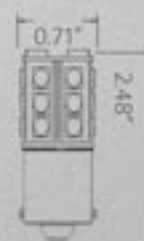

S-3157-CR-2

1 PAIR IN A PACK - HIGH POWER CREE CHIP

183
Lumen