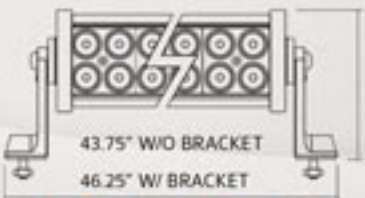

S-WL-H-252