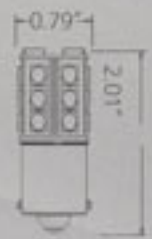

S-C-D-1157-44

1 PAIR CANBUS - 44 SMD - DUAL POLARITY

NEW:
AVAILABLE IN 5050 CHIP 30 LED

64
Lumen