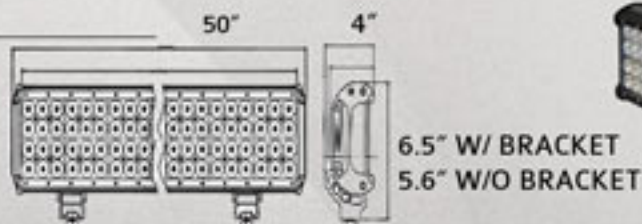

S-WL-288-CUR

1 PC LED BAR 288 WATT CURVED BAR
AVAILABLE:

180 WATT 32.34"
288 WATT 50"
300 WATT 52"

S-WL-RI-36

1 PC LED BAR 36 WATT
RIVETS STYLE

S-WL-RI-60

1 PC LED BAR 60 WATT
RIVETS STYLE

S-WL-RI-180

S-WL-RI-240

S-WL-RI-288

S-WL-RI-360

S-WL-576-4

1 PC LED BAR

S-WL-144-4

S-WL-240-4

S-WL-288-RGB

MULTI COLOR RGB BAR W/ WIRELESS
REMOTE