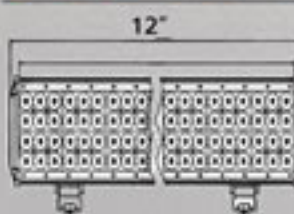

S-WL-144-4

S-WL-240-4

S-WL-288-RGB

MULTI COLOR RGB BAR W/ WIRELESS
REMOTE