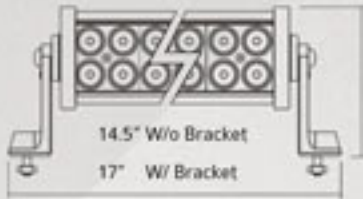

S-WL-MG-72

S-WL-MG-120

S-WL-MG-180