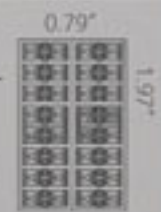

PLASMA STYLE