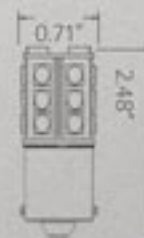

S-7443-CR-2

1 PAIR IN A PACK - HIGH POWER CREE CHIP

183
Lumen