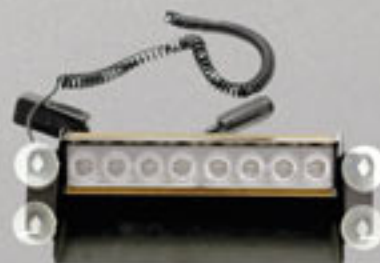

S-EMERG-RB-L

1 PAIR - 8 LED - 3 STROBE FUNCTION
W/ CIGARETTE LIGHTER ADAPTER