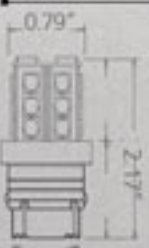

S-1156-42-W

1 PAIR IN A PACK - 42 SMD 5050 CHIP

65
Lumen