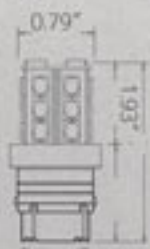

S-3157-54-W-A

1 PAIR IN A PACK - 54 SMD 3528 CHIP
DUAL COLOR

43
Lumen