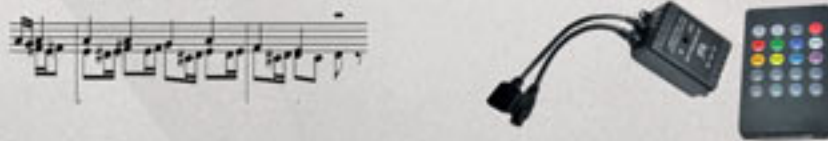

## S-R-RGB-M

REMOTE MUSIC + RGB MODULE MUSIC  
multi color | remote control | 3 AMP  
Easy connect to RGB strip  
Infrared