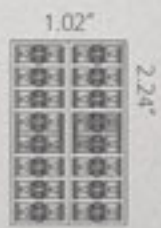

S-DOME-RGB

1 LIGHT IN A PACK - 12 SMD RGB 5050 CHIP