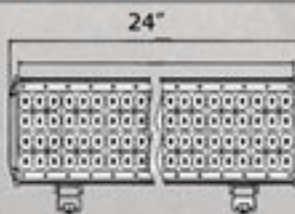

S-WL-144-4

S-WL-240-4

S-WL-288-RGB

MULTI COLOR RGB BAR W/ WIRELESS
REMOTE