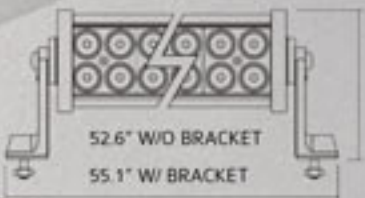

S-WL-H-306