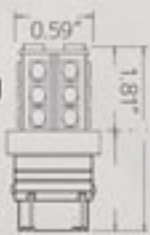

S-3157-18-S

1 PAIR IN A PACK - 18 SMD SINGLE FUNCTION
5050 CHIP

53
Lumen