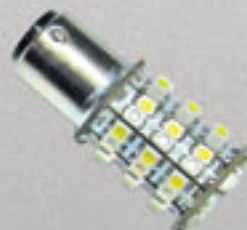

S-1157-1-COB

1 PAIR IN PACK - 1 SMD PLASMA STYLE

22
Lumen

S-1157-15

1 PAIR IN A PACK - 15 SMD 5050 CHIP

22
Lumen

S-1157-18

1 PAIR IN A PACK - 18 SMD 5050 CHIP

36
Lumen

S-1157-18-Short

1 PAIR IN A PACK - 18 SMD 5050 CHIP

56
Lumen

S-1157-27-W

1 PAIR IN A PACK - 27 SMD 5050 CHIP

60
Lumen

S-3157-54-W-A

1 PAIR IN A PACK - 54 SMD 3528
DUAL COLOR

43
Lumen