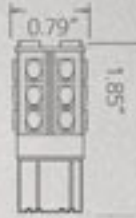

S-1157-42-W-W

1 PAIR IN A PACK - 42 SMD 5050 CHIP
DUAL FUNCTION

40
Lumen