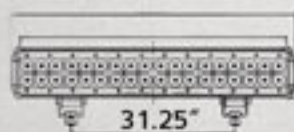

S-WL-RI-180

S-WL-RI-240

S-WL-RI-288

S-WL-RI-360