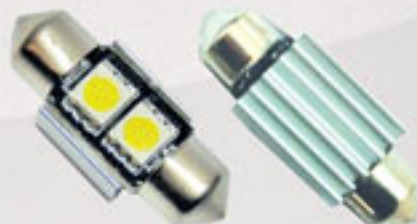

S-C-D-31-2

1 PAIR CANBUS 5050 - 2 SMD -
W/ ALUMINIUM HEAT SINK
ON BACKSIDE.

DUAL POLARITY

10
Lumen

S-C-D-36-3

1 PAIR - CANBUS 5050 - 3 SMD -
W/ ALUMINUM HEAT SINK
ON BACKSIDE.

DUAL POLARITY

18
Lumen

S-C-D-44-4

1 PAIR - CANBUS 5050 - 4 SMD
W/ ALUMINUM HEAT SINK
ON BACKSIDE

DUAL POLARITY

16
Lumen

S-C-D-31-4

1 PAIR- CANBUS 5050- 4 SMD DUAL POLARITY
W/ ALUMINUM HEAT SINK ON
BACKSIDE

21
Lumen

S-C-D-36-6

1 PAIR - CANBUS 5050 - 6 SMD DUAL POLARITY
W/ ALUMINUM HEAT SINK ON
BACKSIDE

33
Lumen

S-C-D-44-8

1 PAIR - CANBUS 5050 - 8 SMD DUAL POLARITY
W/ ALUMINUM HEAT SINK ON
BACKSIDE

31
Lumen