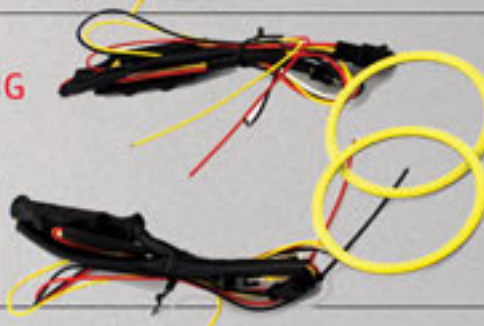

S-HALO-P-W-A

1 PAIR IN A PACK PLASMA STYLE

1) 3.15 INCH DIAMETER
2) 3.95 INCH DIAMETER
3) 5.51 INCH DIAMETER

2 COLOR 1 RING