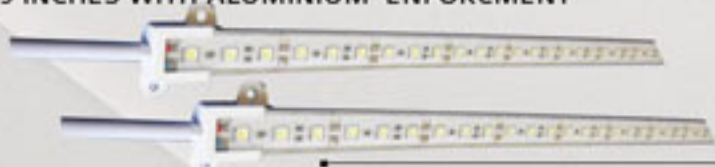

S-ALU-ROD-WP-RGB

1 PCS LED 12 VOLTS 5050 RGB 72 LED WATER PROOF
39 INCHES WITH ALUMINIUM ENFORCMENT