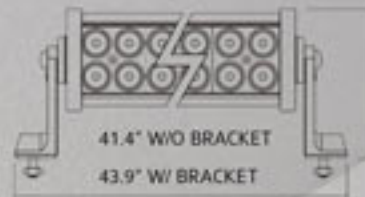

S-WL-H-240