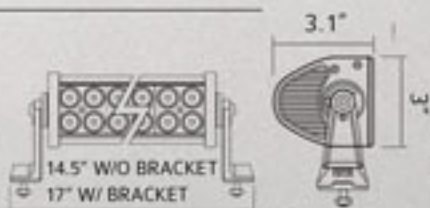

S-WL-CR-72

1 PC LED BAR 72 WATT

RIVITS STYLE