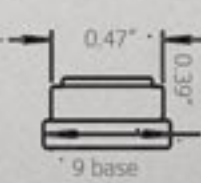

S-T4.7 1S

1 PAIR IN A PACK - 4 SMD 5050 CHIP