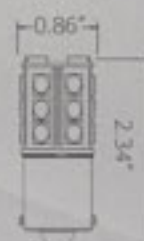

S-3156-27-RGB

CUSTOM SMD 3156 CHANGING COLOR
W/ MEMORY REMOTE