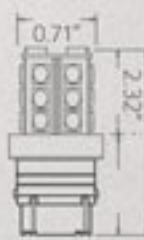

S-3157-3535-15-W

1 PAIR IN A PACK - 15 SMD HIGH POWER
3535 CHIP

140
Lumen