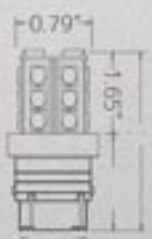

### S-C-D-7443-44 & 3157

1 PAIR CANBUS - 44 SMD - DUAL POLARITY

NEW:  
AVAILABLE IN 5050 CHIP 30 LED

68  
Lumen