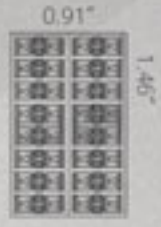

S-DOME -15

1 LIGHT IN A PACK - 15 SMD 5050 CHIP