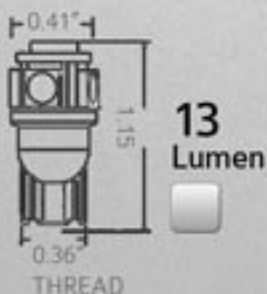

S-E 10-5-W

1 PAIR IN A PACK - 5 SMD 5050 CHIP