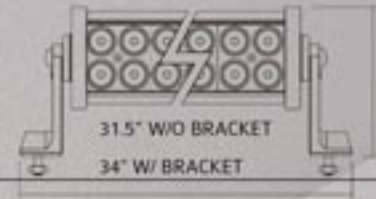

S-WL-MG-72

S-WL-MG-120

S-WL-MG-180