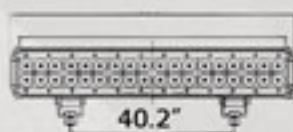

S-WL-RI-180

S-WL-RI-240

S-WL-RI-288

S-WL-RI-360