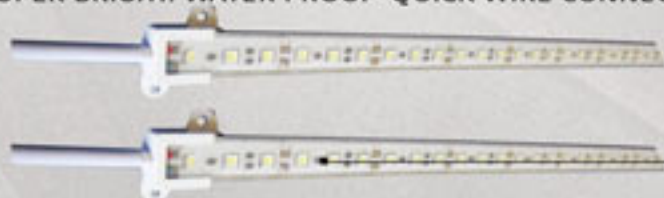

S-ALU-ROD-WP-W

2 PCS LED ALUMINIUM FRAME 5630 72 LED, 39 INCHES
SUPER BRIGHT. WATER PROOF QUICK WIRE CONNECTOR